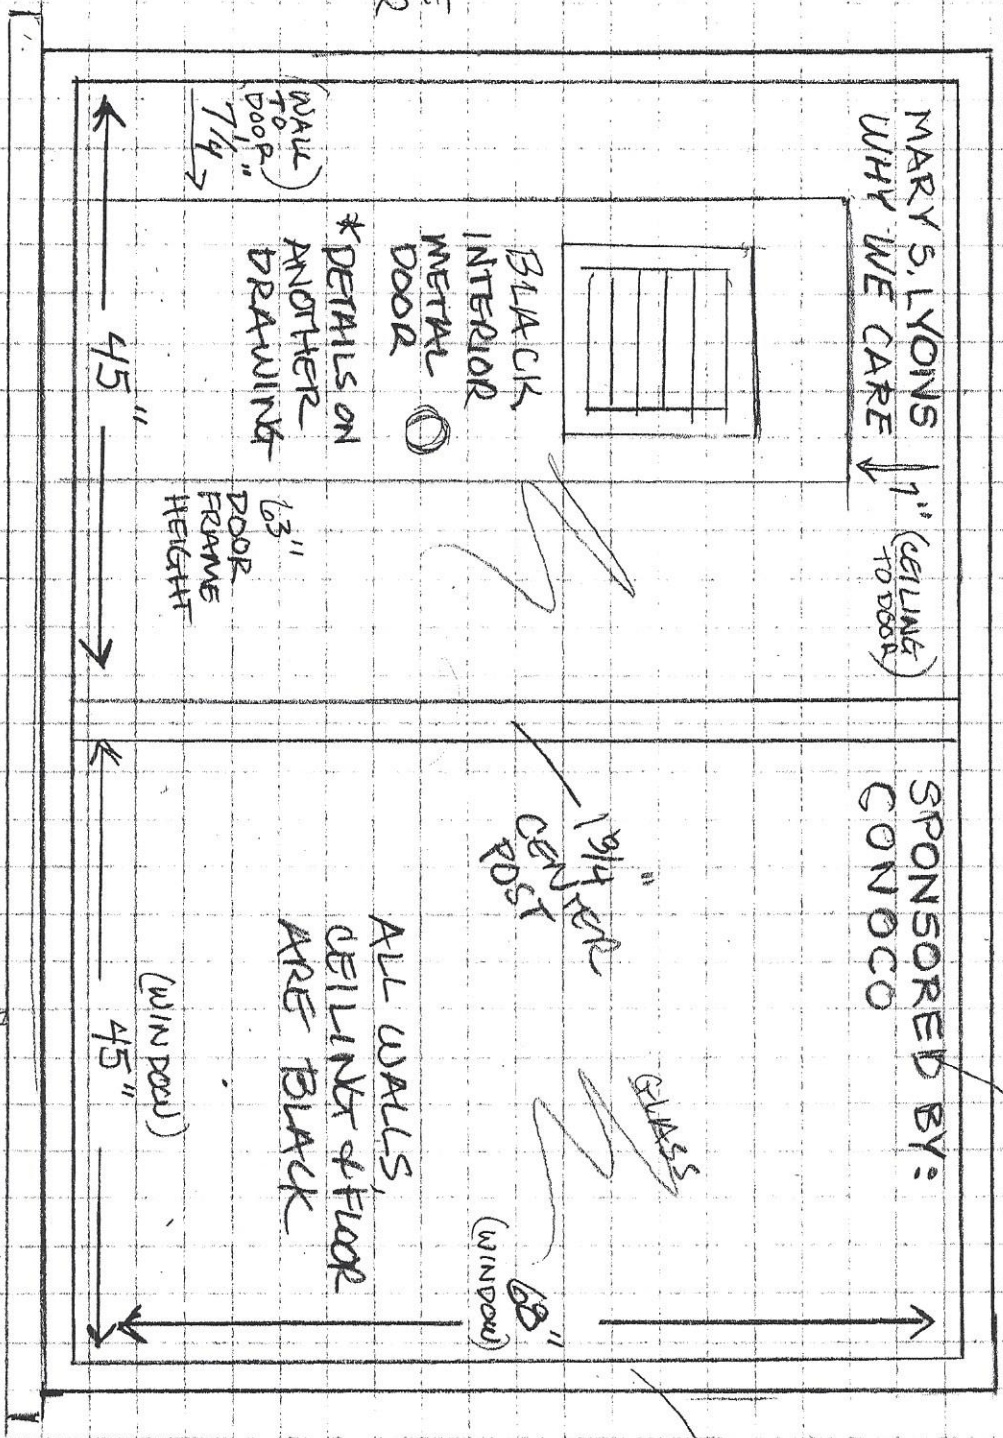

INTERIOR SPACE MEASURES 70" TALL X 94 1/4" WIDE X 19" DEEP (WALL TO GLASS)

EXTERIOR VIEW

DEPTH OF SPACE ON 2ND FLOOR PLAN

MARY S. LYONS  
WHY WE CARE

1" (CEILING TO DOOR)

SPONSORED BY:  
CONOCO

BLACK INTERIOR METAL DOOR

63" DOOR FRAME HEIGHT

1 1/4" CENTER POST

ALL WALLS, CEILING & FLOOR ARE BLACK

45" (WINDOW)

GLASS

68" (WINDOW)

1 1/4" METAL FRAME

WHITE VINYL LETTERS ON WINDOW EXTERIOR

DEPTH OF PLANTED VARIES

RAISED PLANTER

BOTTOM OF WINDOW TO SIDEWALK 24" VERTICAL DROP