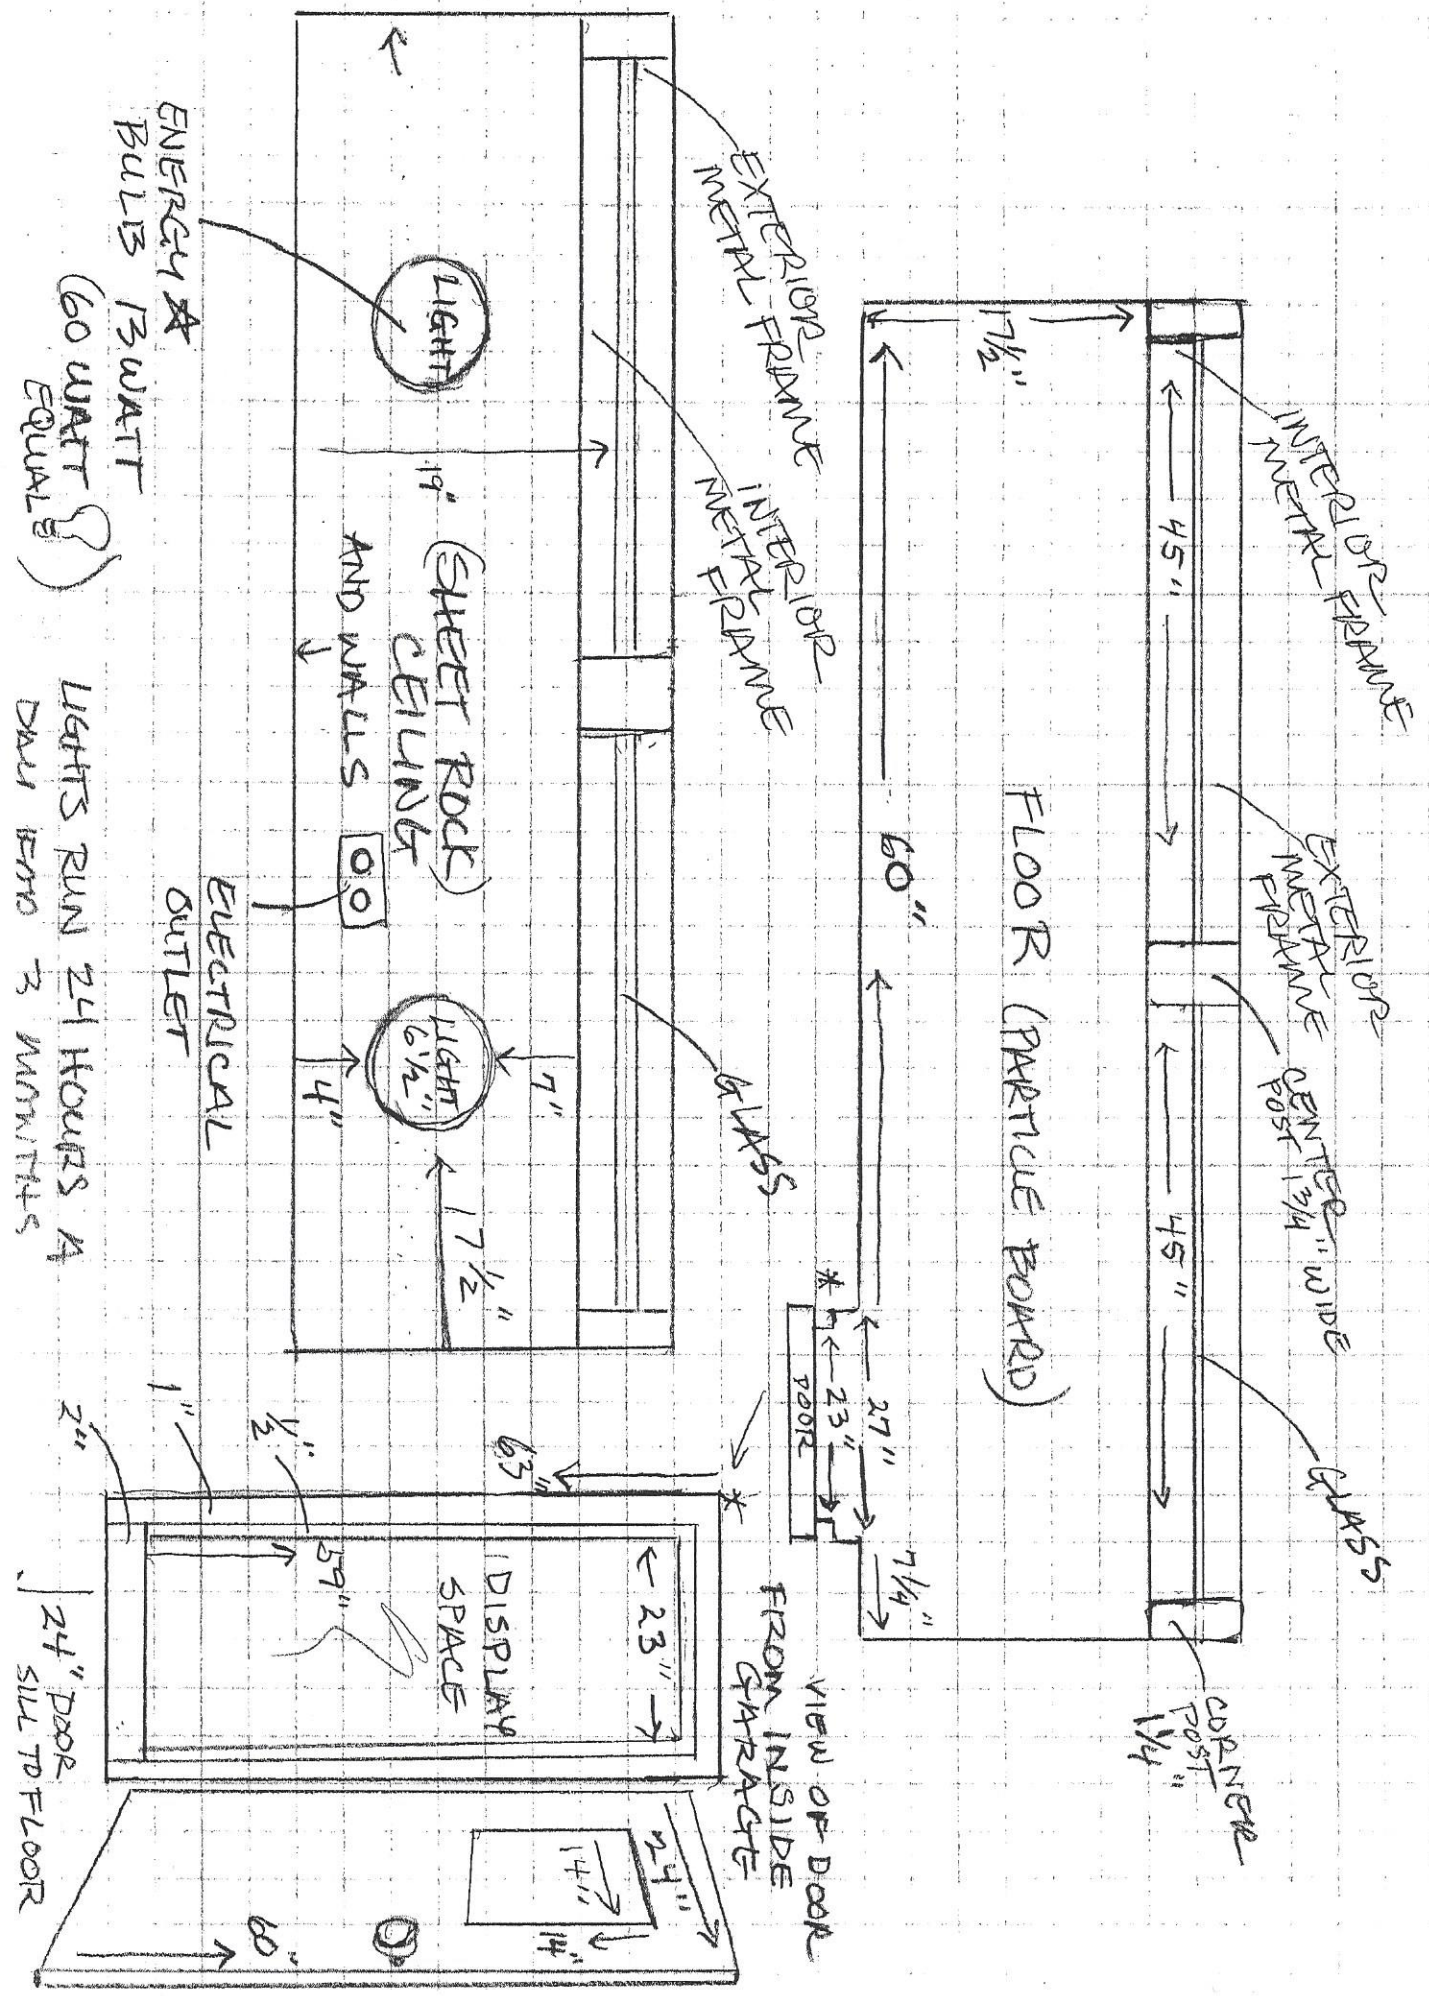

INTERIOR SPACE MEASURES 70" TALL X 94 1/4" WIDE X 19" DEEP (WALL TO GLASS)

EXTERIOR VIEW

DEPTH OF SPACE ON 2ND FLOOR PLAN

MARY S. LYONS  
WHY WE CARE

1" (CEILING TO DOOR)

SPONSORED BY:  
CONOCO

BLACK INTERIOR METAL DOOR

63" DOOR FRAME HEIGHT

1 1/4" CENTER POST

ALL WALLS, CEILING & FLOOR ARE BLACK

45" (WINDOW)

GLASS

68" (WINDOW)

1 1/4" METAL FRAME

WHITE VINYL LETTERS ON WINDOW EXTERIOR

DEPTH OF PLANTED VARIES

RAISED PLANTER

BOTTOM OF WINDOW TO SIDEWALK 24" VERTICAL DROP